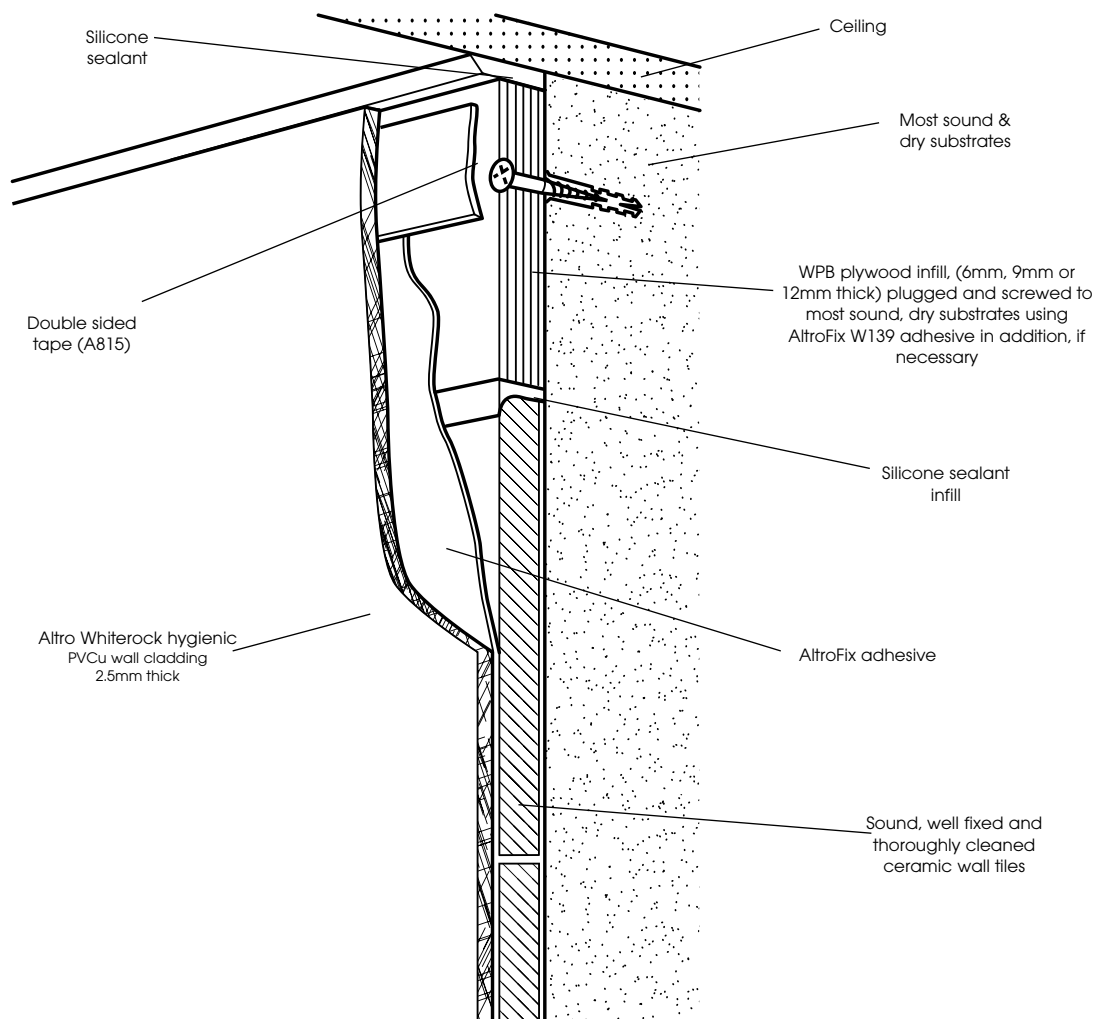

altro

the future is safer with altro

Altro Whiterock™ hygienic PVCu wall cladding making up above glazed tiles detail

typical specification (Ref: W6)

JULY 2011

Altro Whiterock hygienic PVCu wall cladding 2.5mm thick over sound well adhered ceramic wall tiles with WPB plywood infill, (6mm, 9mm or 12mm) plugged and screwed to most sound, dry substrates, use AltroFix™ W139

adhesive in addition if necessary, PVCu cladding fixed with AltroFix W139 (A814) adhesive, double sided tape (A815) and sealed with silicone sealant (A802 or A805).

for further information or technical advice