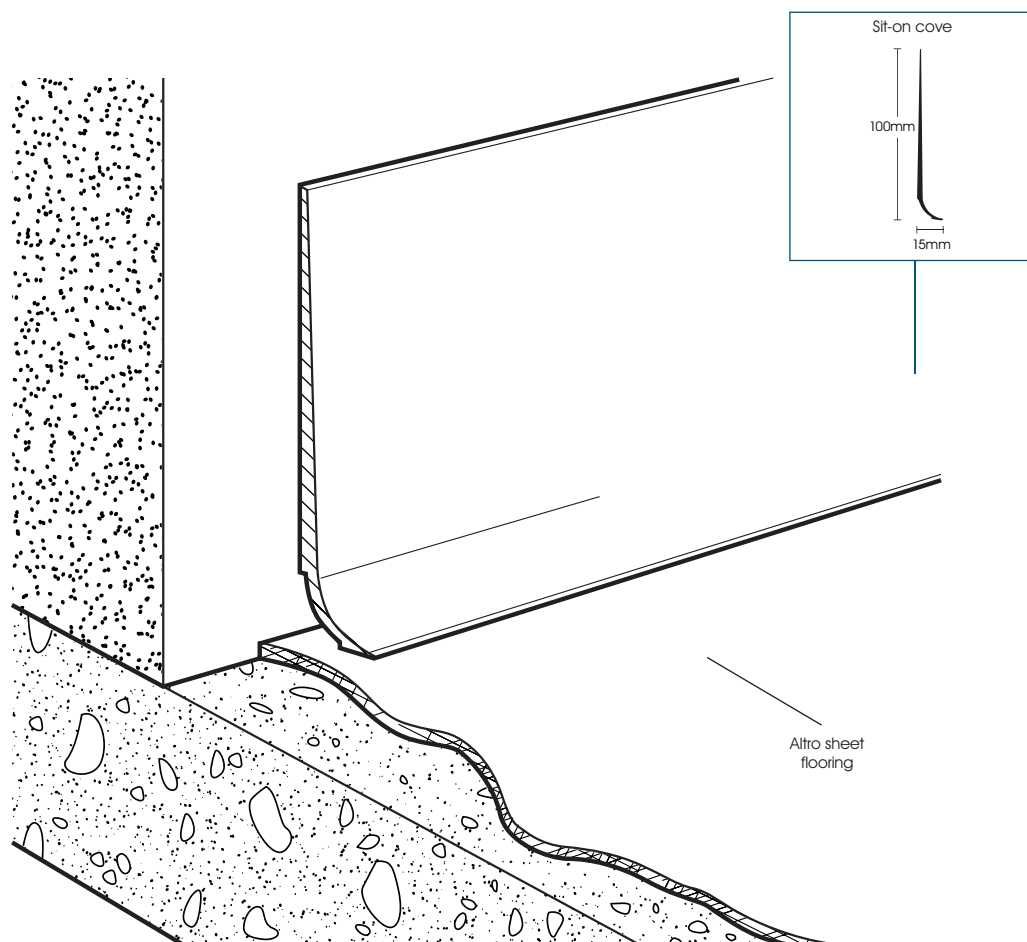

altro

installation techniques and detailing

sit-on cove

APRIL 2006

Cut the sheet vinyl flooring to the perimeter wall and seal with AltroMastic 100. Fit a sit-on cove, supplied by others, over the flooring and fix it to the wall with AltroFix 25NF contact adhesive.

Not recommended in areas subject to excessive liquid spillage.

Drawing Ref: D2

for further information or technical advice

tel: 01462 707600 fax: 01462 707515

e-mail enquiries@altro.com or explore www.altro.com