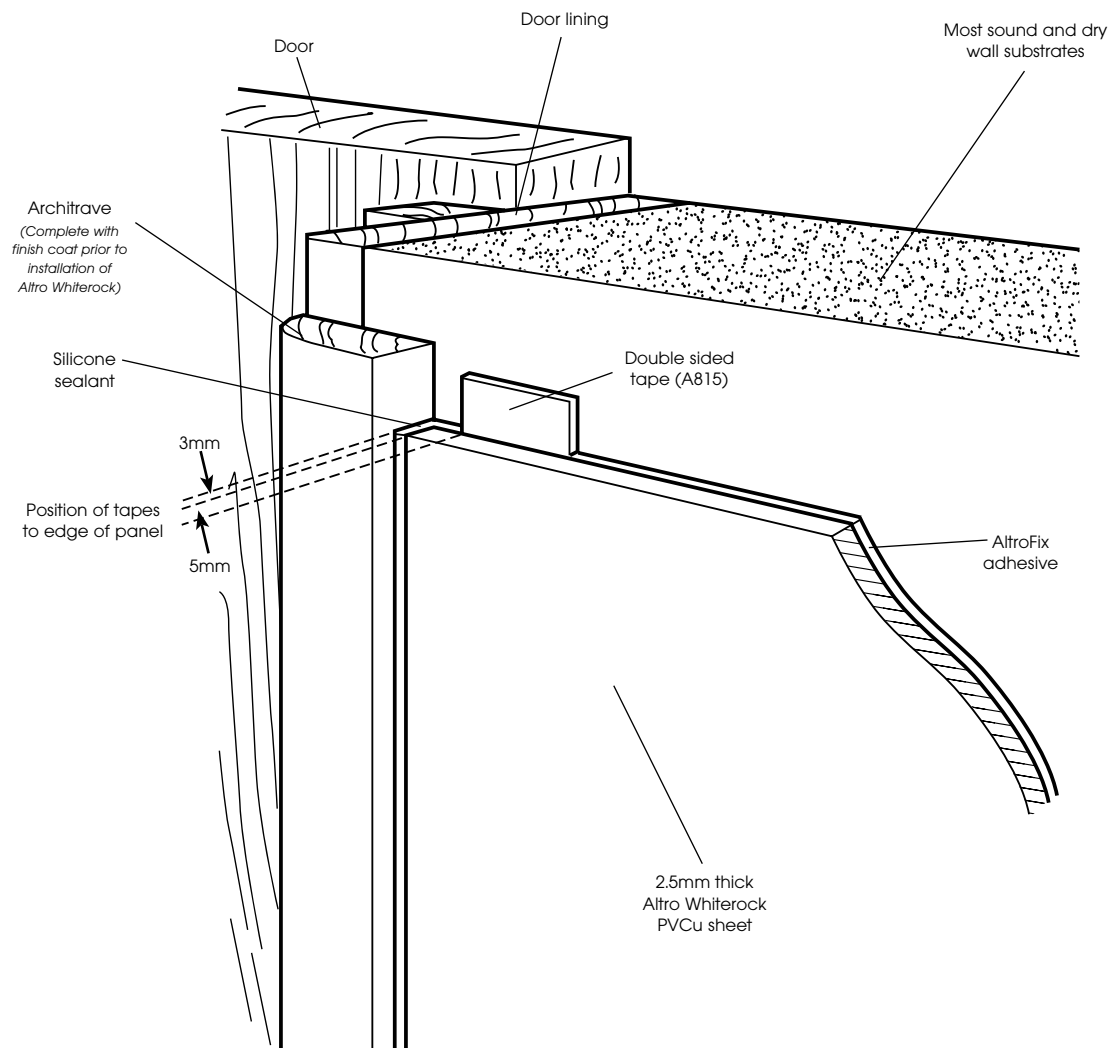

altro

the future is safer with altro

CI/SfB reference
(43) T (U47)

July 2011

Altro Whiterock™ hygienic PVCu wall cladding to architrave detail

typical specification (Ref: W2)

JULY 2011

Altro Whiterock hygienic PVCu wall cladding 2.5mm thick to door architrave fixed with double sided tape (A815) and

AltroFix™ W139/W157 adhesive to most sound and dry wall substrates, sealed with silicone sealant (A802/A805).

for further information or technical advice

tel: 01462 707600 fax: 01462 707504

e-mail: enquiries@altro.com or explore www.altro.com