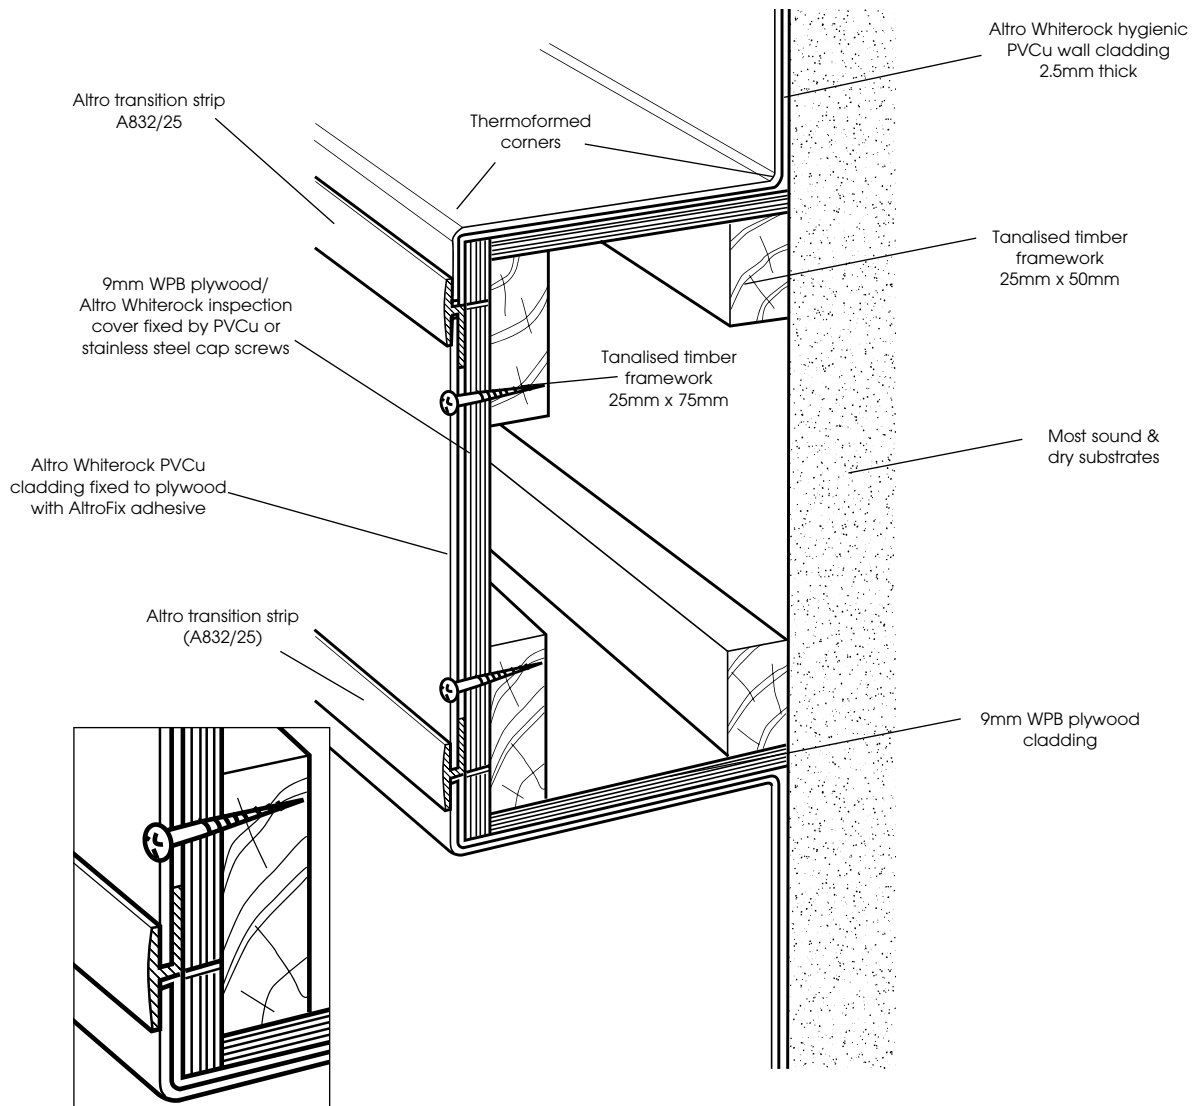

altro

the future is safer with altro

Altro Whiterock™ hygienic PVCu wall cladding to boxing inspection cover detail

typical specification (Ref: W3)

JULY 2011

Altro Whiterock hygienic PVCu wall cladding 2.5mm thick to boxing/inspection cover with thermoformed corners, using Altro transition strip (A832/25) over tanalised timber

framework and 9mm WPB plywood cladding screwed to framework, fixed with AltroFix™ adhesive to plywood.

for further information or technical advice

tel: 014362 707600 fax: 01462 707504

e-mail enquiries@altro.com or explore www.altro.com