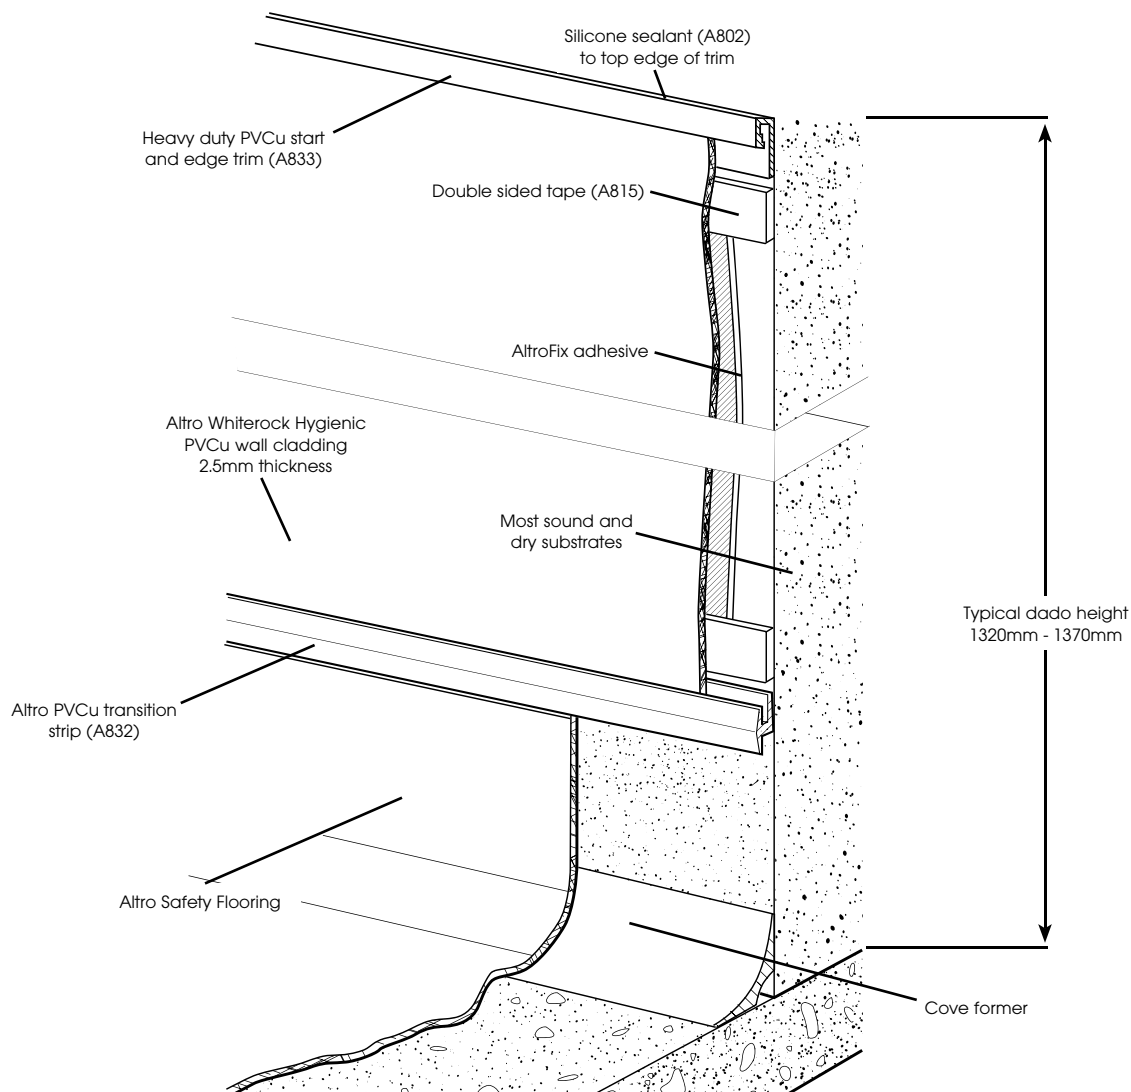

# Altro Whiterock™ hygienic PVCu wall cladding with dado height capping detail

typical specification (Ref: W5)

JULY 2011

Altro Whiterock hygienic PVCu wall cladding 2.5mm thick installed over most sound, dry substrates to a nominal dado height from floor, fixed with AltroFix™ adhesive and

double sided tape (A815). Top edge of panel finished with heavy duty PVCu start & edge trim (A833) and sealed to substrate.

for further information or technical advice

tel: 01462 707600 fax: 01462 707504