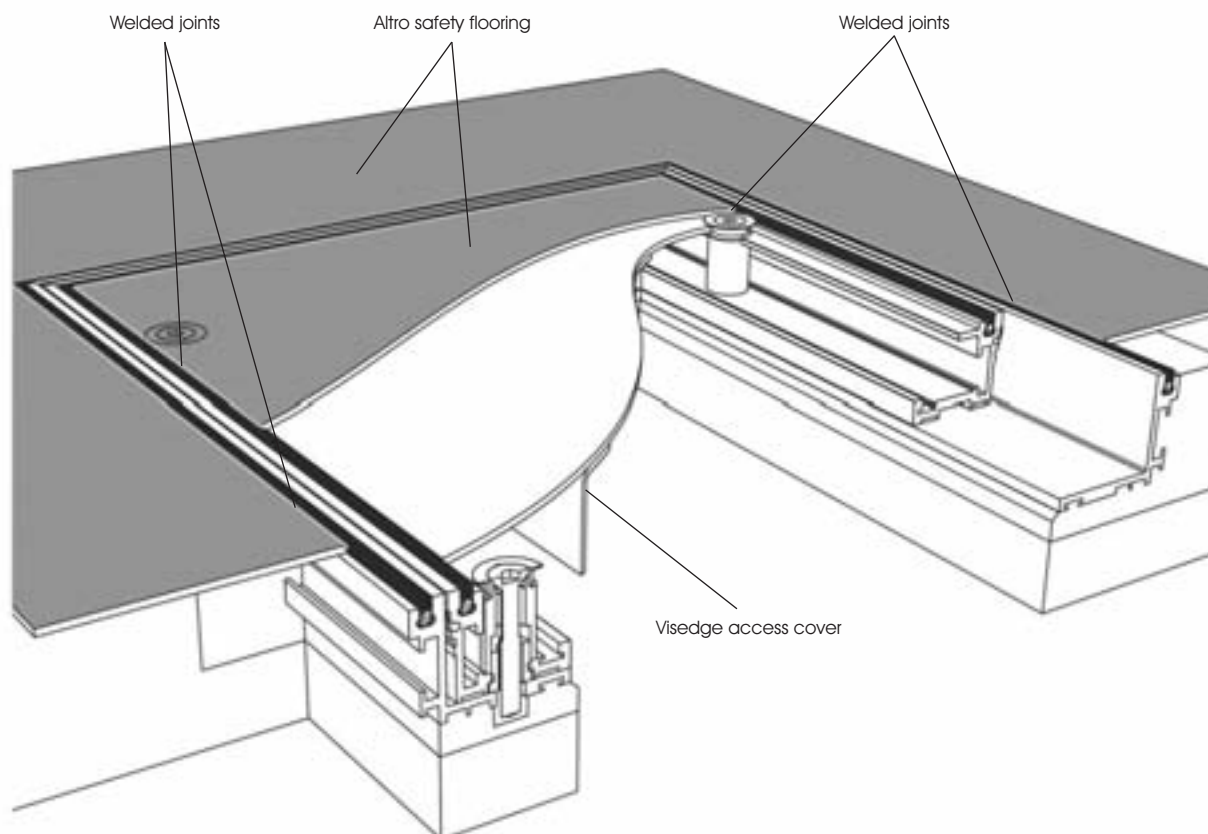

altro

installation techniques and detailing

transition with access covers

JANUARY 2006

For locations where sheet vinyl flooring must be finished to access covers or hatches, such as the Visedge Series*. The sheet vinyl flooring is fixed down then cut in, grooved and hot welded to the PVC insert within the Visedge system.

*Visedge Series and installation instructions from:
Howe Green Limited, Tel 01920 463230,
e-mail info@howegreen.co.uk.
Drawing Ref. D16/03/05

for further information or technical advice

tel: 01462 707600 fax: 01462 707515

e-mail enquiries@altro.com or explore www.altro.com