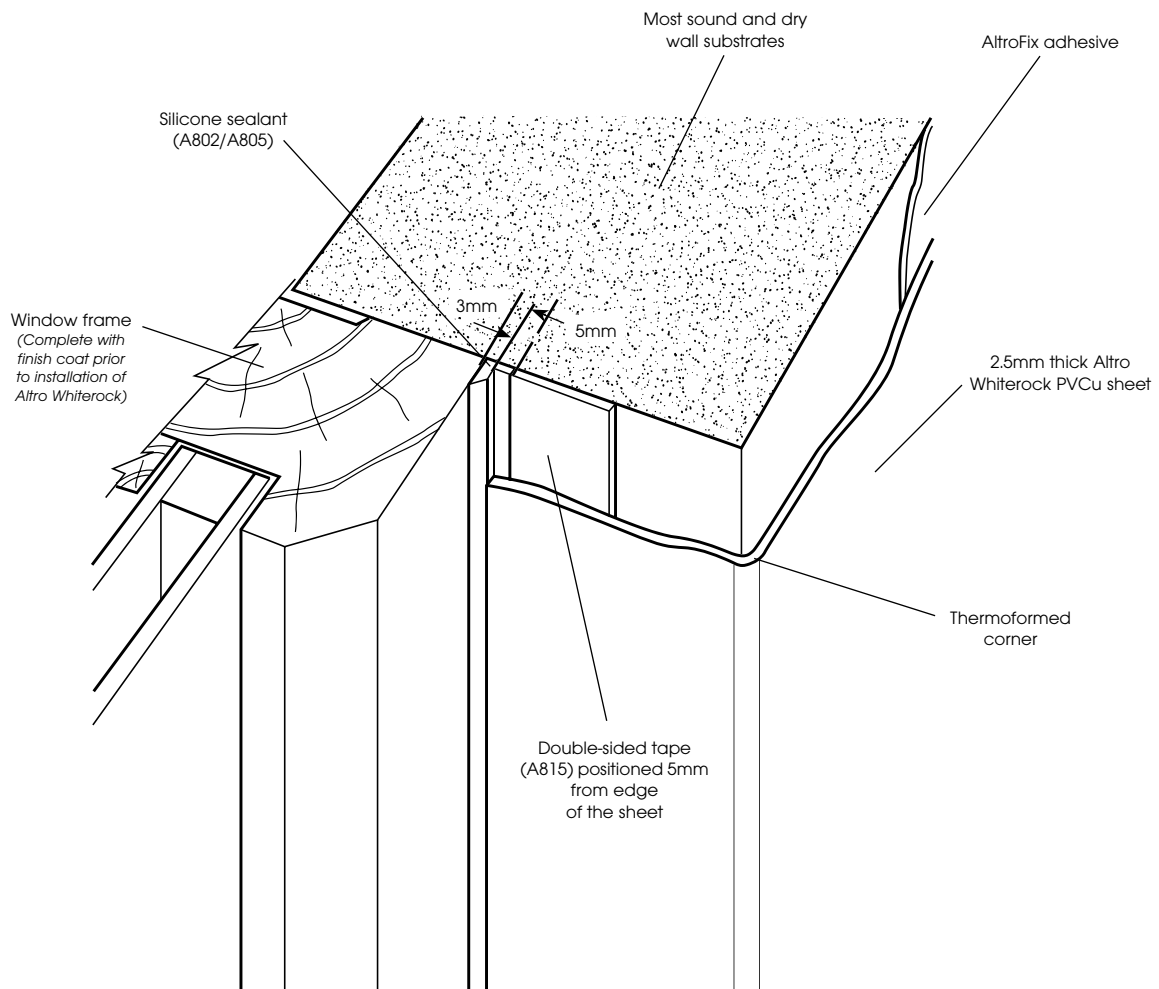

altro

the future is safer with altro

CI/SfB reference
(43) T (U47)

July 2011

Altro Whiterock™ hygienic PVCu wall cladding to window/door frame detail

JULY 2011

typical specification (Ref: W1)

Altro Whiterock hygienic PVCu wall cladding 2.5mm thick to window or door frame with thermoformed corner fixed with double sided tape (A815) and AltroFix™ W139/W157

adhesive to most sound and dry wall substrates, sealed with silicone sealant (A802/A805).

for further information or technical advice

tel: 014362 707600 fax: 01462 707504

e-mail enquiries@altro.com or explore www.altro.com