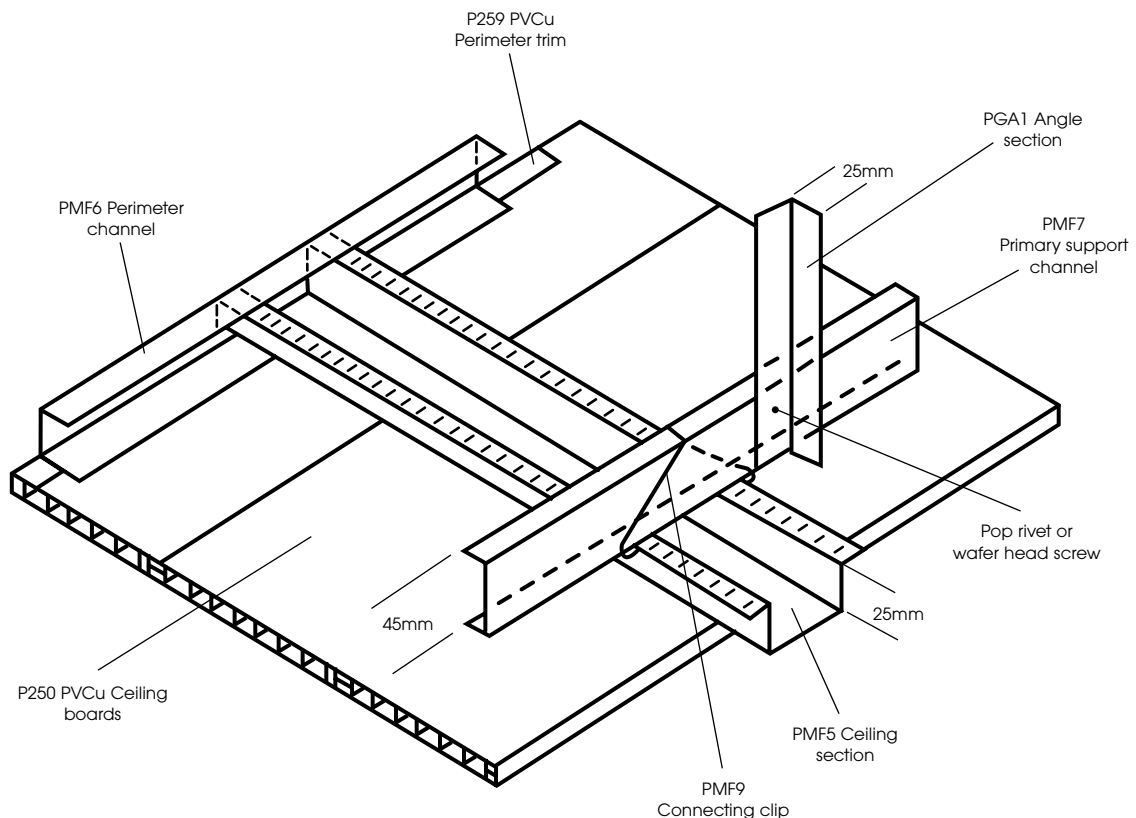

altro

the future is safer with altro

Altro Whiterock™ hygienic PVCu P250 ceilings to Gyproc type MF suspended grid detail

typical specification (Ref: CF1)

JULY 2011

Overview of Altro P250 suspended ceiling system

Fix PMF6 perimeter channel to perimeter of room. Suspend PMF7 primary support channel from soffit with angle section (PGA1). Fix PMF5 ceiling section to the underside of PMF7 support channel with PMF9 connecting clips. Fix P250 PVCu ceiling boards to

PMF5 ceiling section with 13mm wafer head screws. PMF7 primary support channels fixed at maximum 1200mm centres. PMF5 ceiling section fixed at maximum 600mm centres. PGA1 angle section fixed to PMF7 primary support channel by pop rivets or two 13mm wafer head screws.