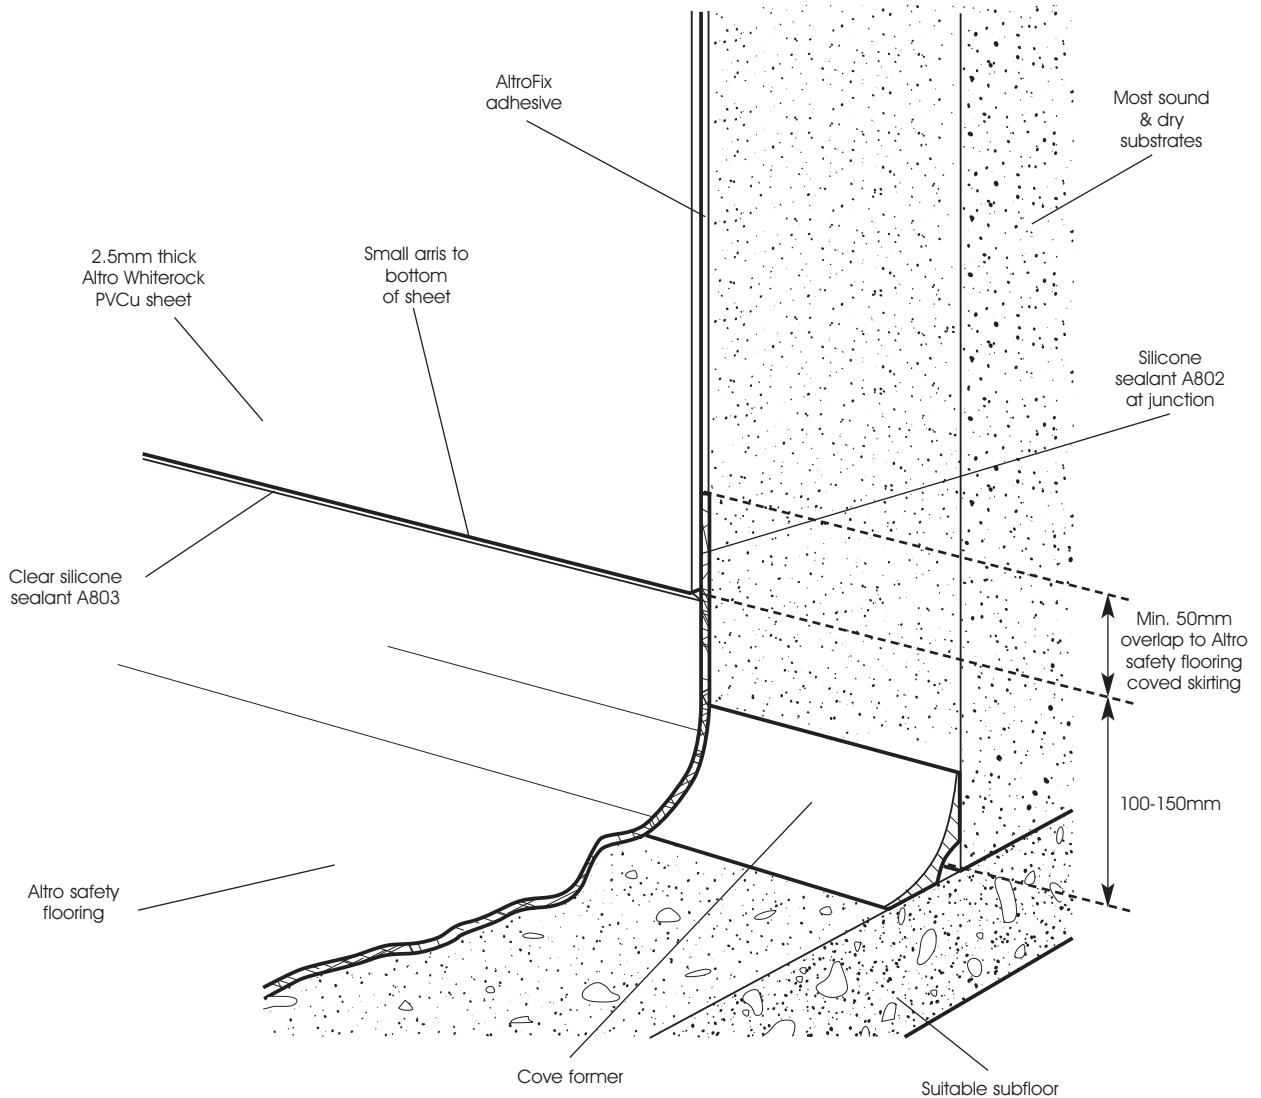

# Altro Whiterock™ hygienic PVCu wall cladding to Altro safety flooring detail

typical specification (Ref: WF8)

JANUARY 2008

Altro Whiterock hygienic PVCu wall cladding 2.5mm thick installed over most sound, dry substrates, overlapping self-covered Altro safety flooring, fixed with the appropriate

AltroFix adhesive, sealed with silicone sealant (A802) at the overlap junction. Clear silicone to bottom of sheet.

for further information or technical advice

tel: 01502 561364 fax: 01502 531461

e-mail [walls@altro.com](mailto:walls@altro.com) or explore [www.altro.com](http://www.altro.com)