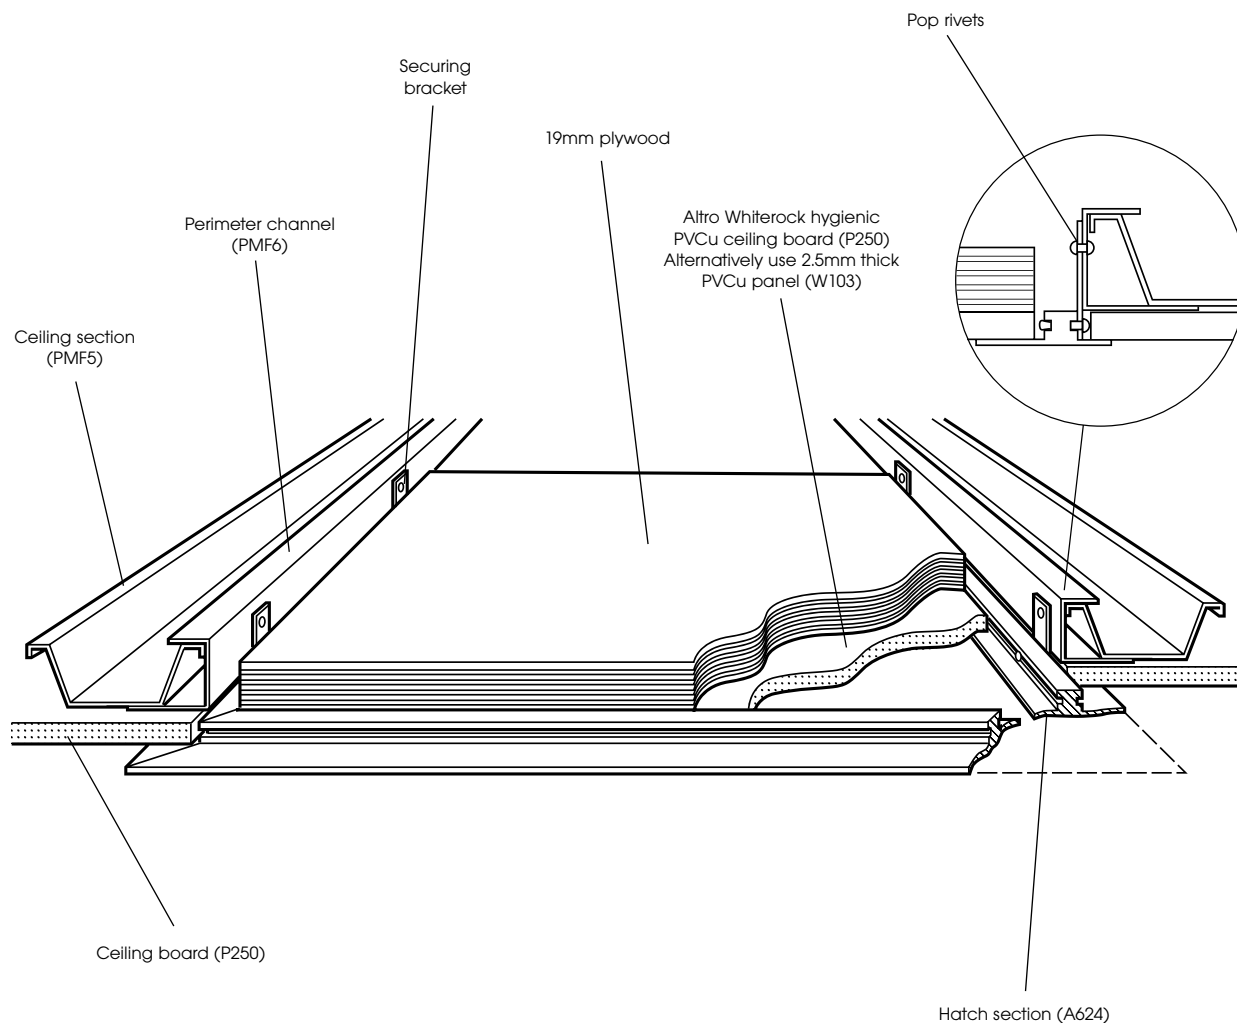

altro

the future is safer with altro

CI/SfB reference
(43) T (U47)

July 2011

Altro Whiterock™ hygienic PVCu P250 ceilings access hatch detail

typical specification (Ref: CF2)

JULY 2011

Altro Whiterock hygienic PVCu ceiling with access hatch 600mm by 600mm nom (or size required) utilising ceiling section (PMF5) and perimeter channel (PMF6). Hatch

section (A624) secured via brackets and pop rivets, hatchway backed by plywood board (supplied by others).

for further information or technical advice

tel: 01462 707600 fax: 01462 707504

e-mail enquiries@altro.com or explore www.altro.com